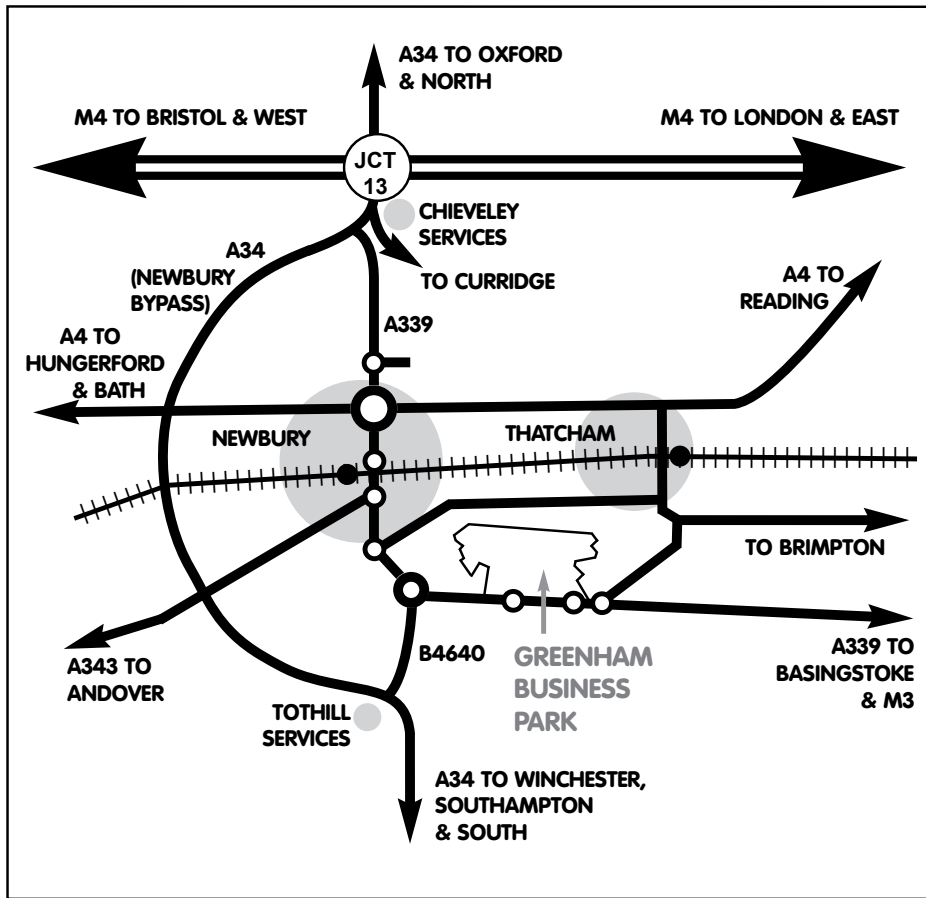

# how to find Greenham Trust

catch the  
**subsidised**  
103 shuttlebus  
from Newbury

## Newbury - Greenham BusinessPark

Mondays to Fridays except public holidays

Newbury Bus Station	Newbury College	Greenham Business Park
06.35	06.48 (S)	06.52
07.35	07.48 (S)	07.52
08.35	08.48 (S)	08.52
09.35	09.48 (S)	09.58
10.35	10.44	10.58
11.35	11.44	11.58
12.35	12.44	12.58
13.35	13.44	13.52
14.35	14.44	14.58
15.35	15.48 (S)	15.58
16.35	16.48 (S)	16.58
17.35	17.48 (S)	17.58
18.35	18.48 (S)	18.58

Park times are shown for the Security Lodge on Main St. For times at Venture West add 3 minutes.

(S): Sandleford for Newbury College